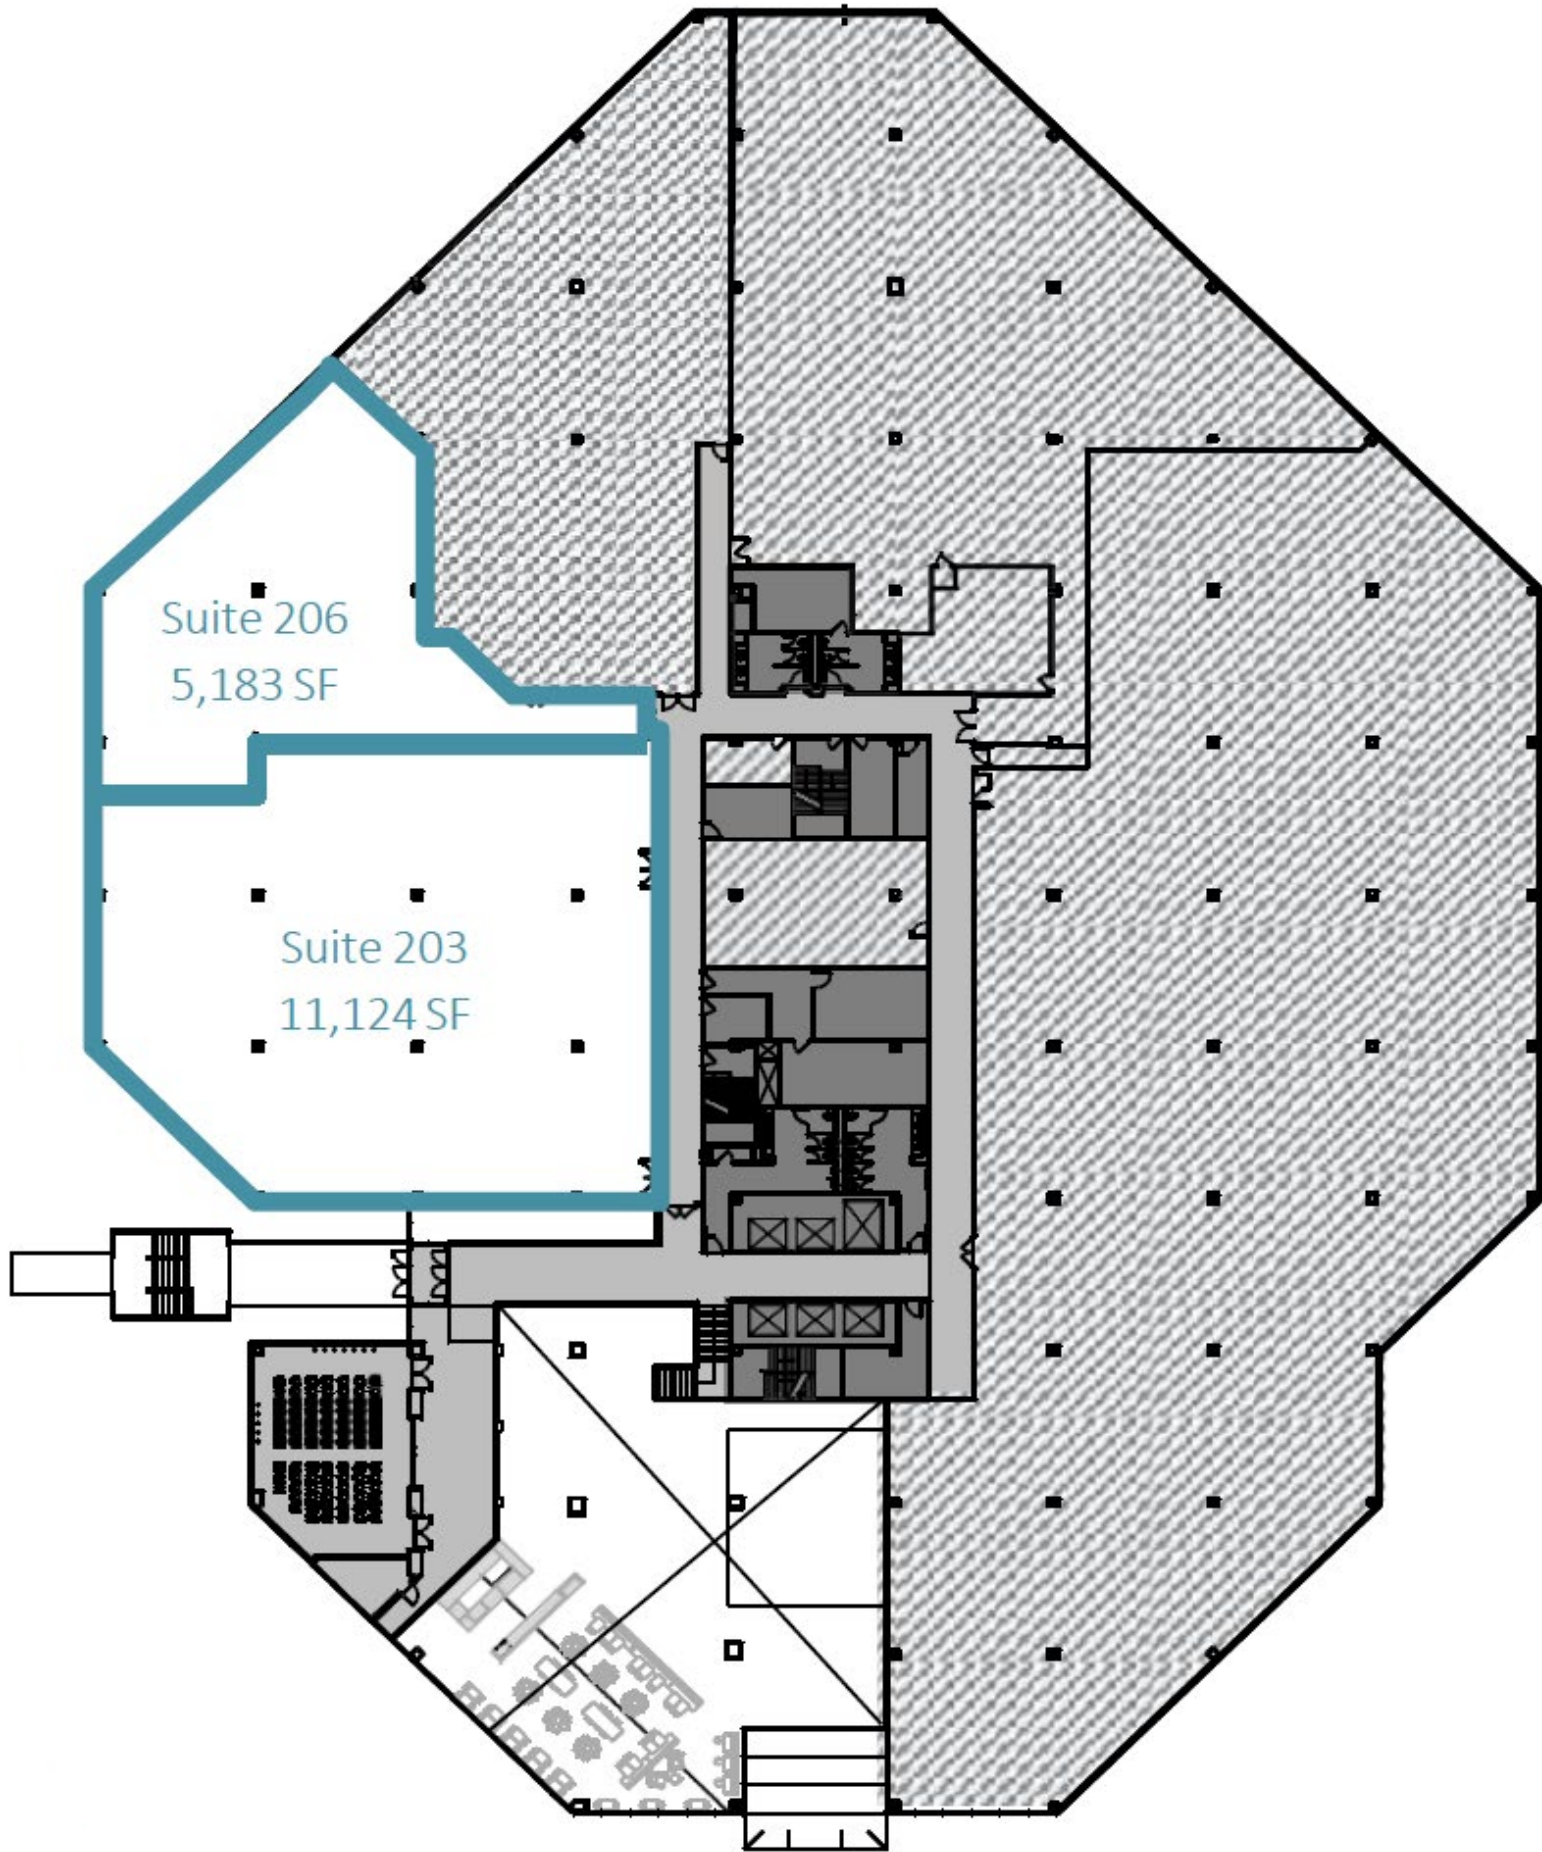

NYC View

500 Plaza Drive | 2nd Floor

Secaucus, New Jersey

For more information please contact:

David Stifelman
Managing Director
+1 973 829-4723
david.stifelman@am.jll.com

Tim Greiner
Executive Managing Director
+1 973 829-4734
tim.greiner@am.jll.com