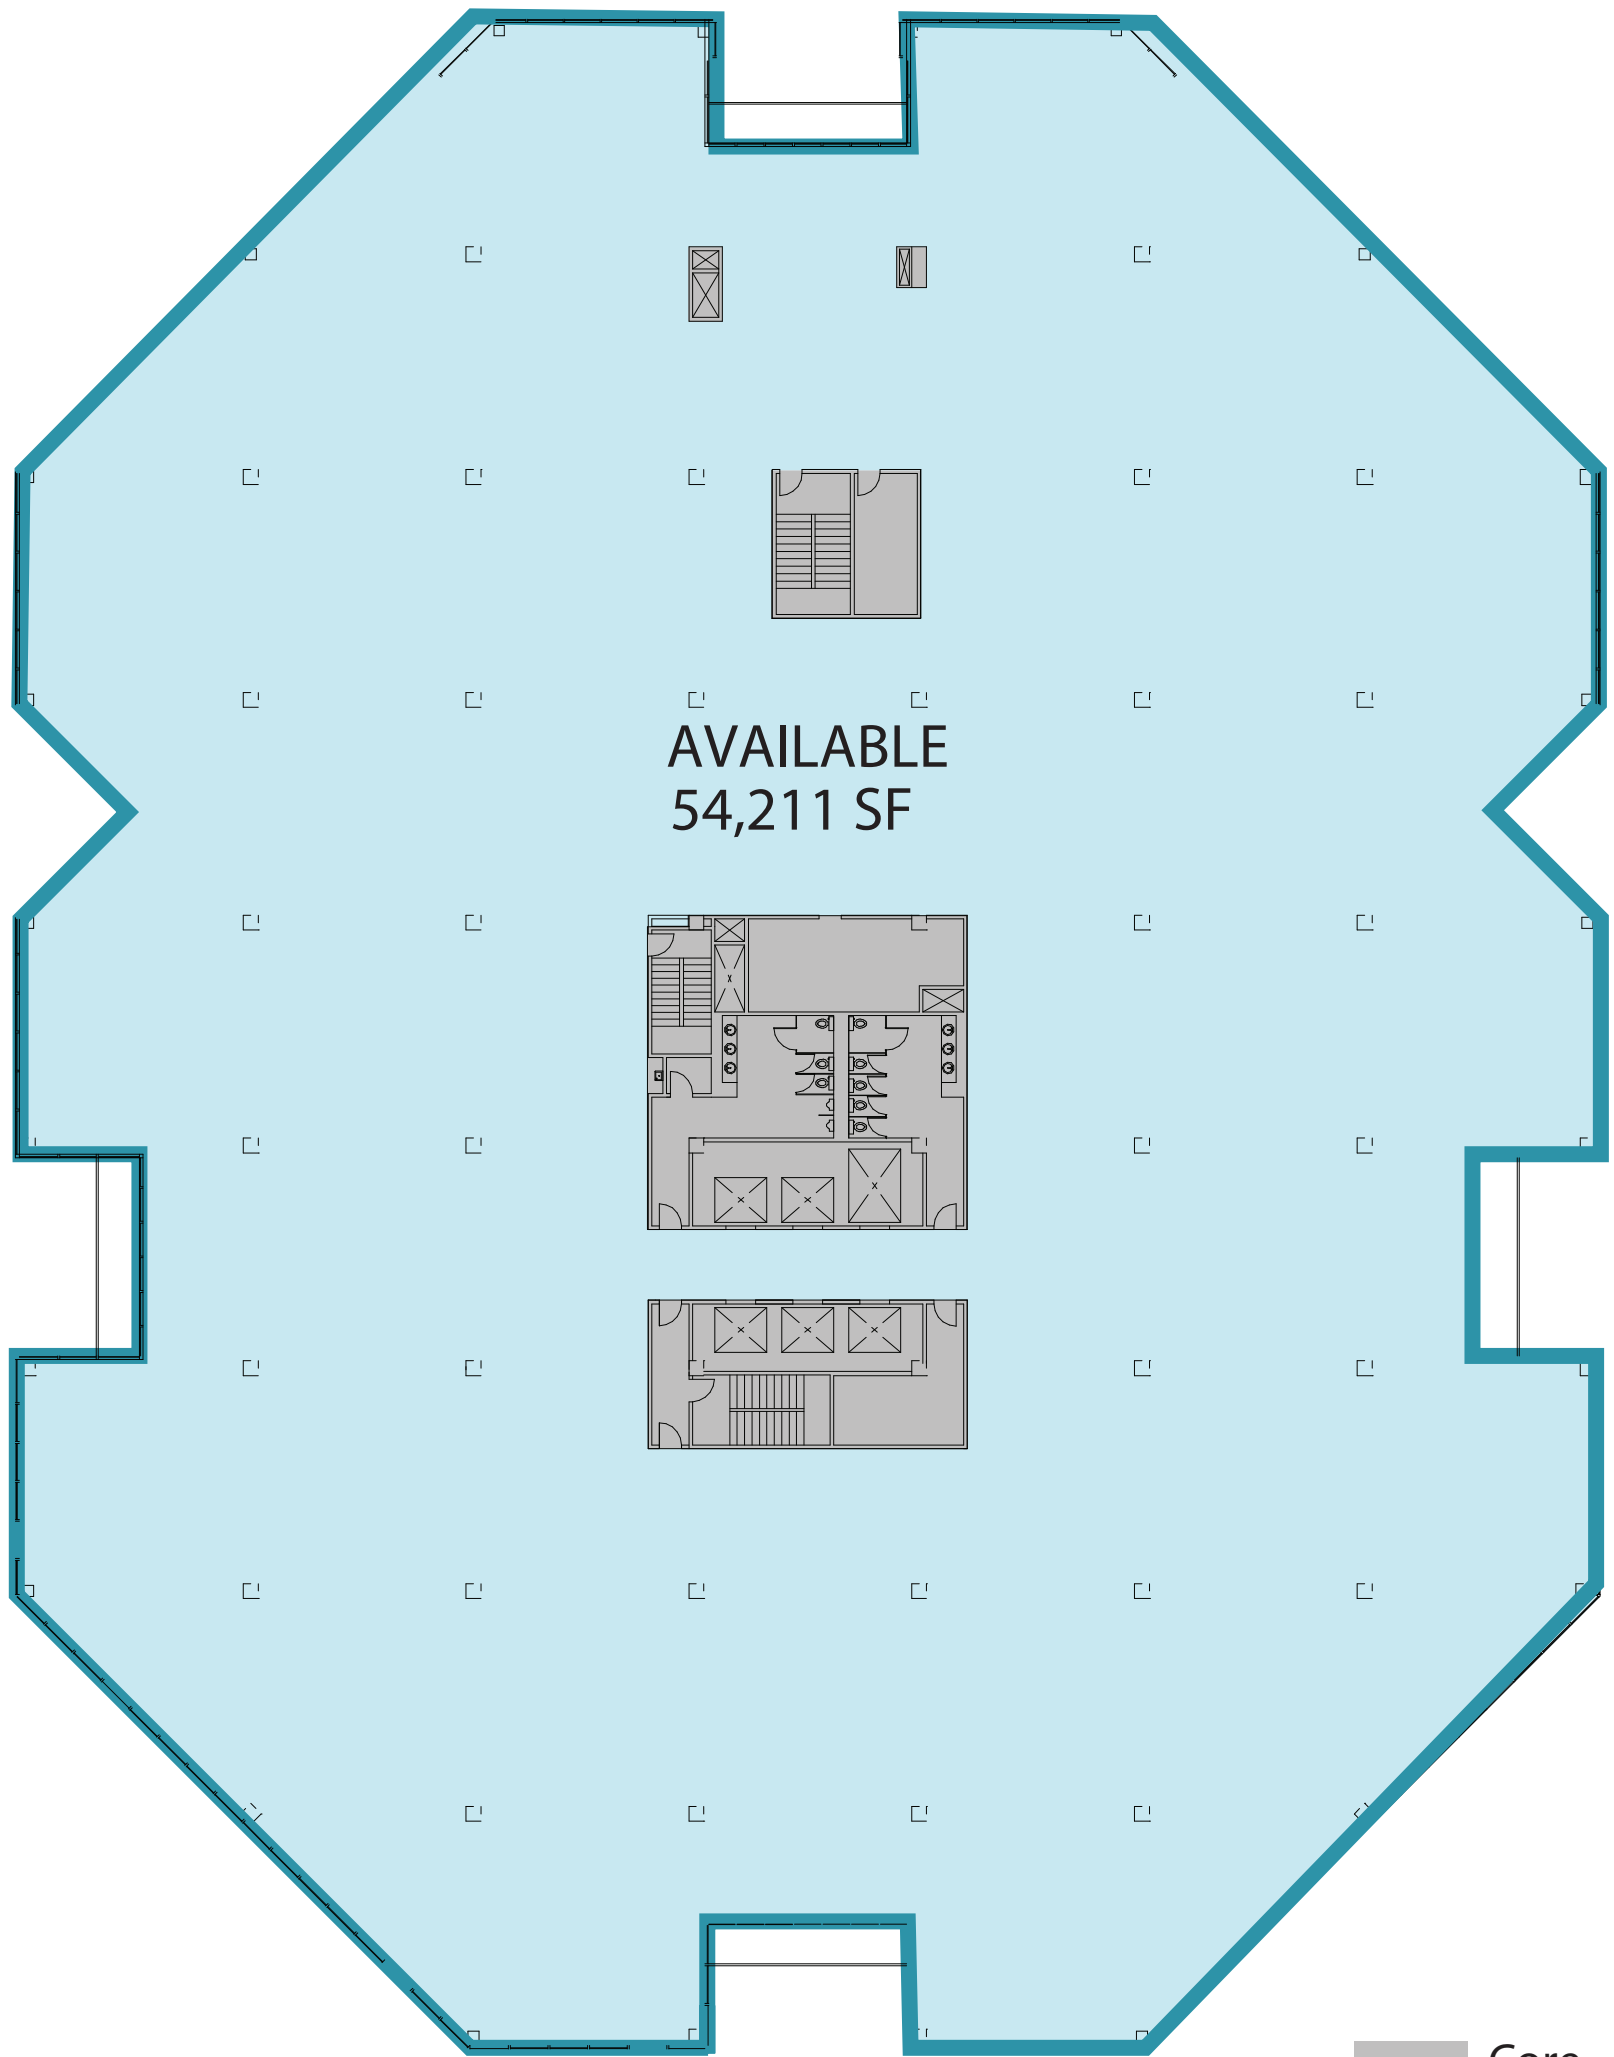

NYC View

- Core
- Common Area
- Tenant Area

500 Plaza Drive | 6th Floor

Secaucus, New Jersey

For more information please contact:

David Stifelman
Managing Director
+1 973 829-4723
david.stifelman@am.jll.com